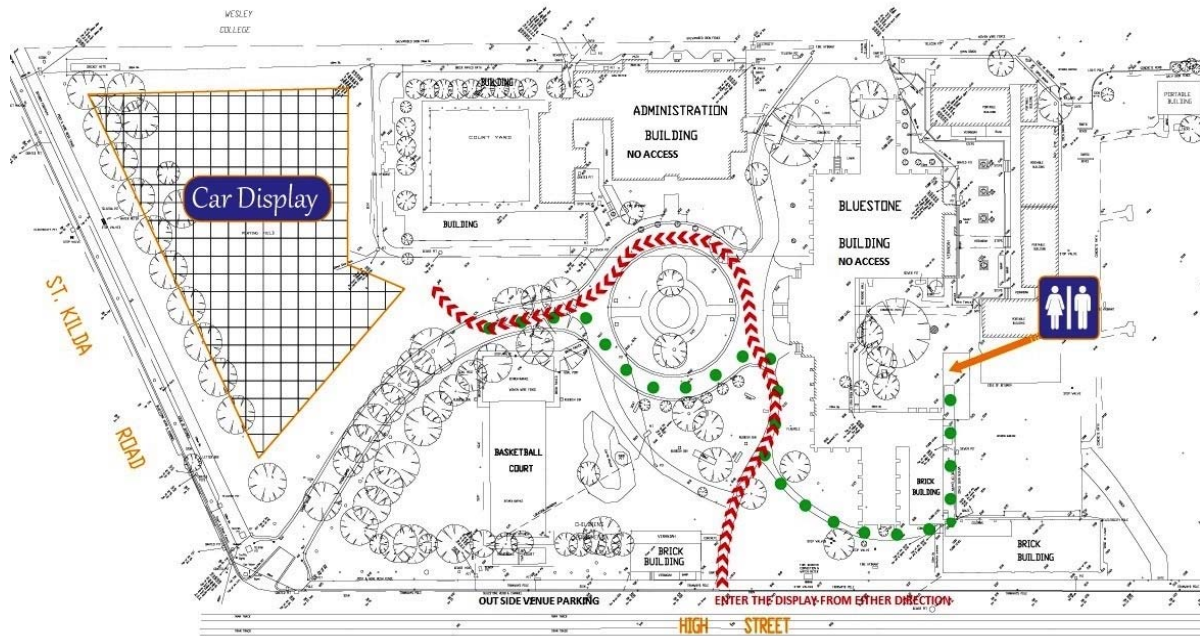

TRIUMPH DISPLAY, inc.

SHOW n SHINE 2016

Contact: csallmann@bigpond.com

NOVEMBER 13th @ DEAF CHILDREN, 597 ST KILDA ROAD , Melway 58, B/6

ENTER Via HIGH STREET GATE

Arrive between 10.am and 11.00am, brief presentation at 1.30, leave by 3.00pm, Entry fee is \$20, per car on venue **ALL PROCEEDS** go to the Deaf Children. Come and display your car in this stunning inner city locale, other British Marques are invited, meet and talk to other members share stories and lunch together. Families very much welcome, plenty of free parking in High street, walk in visitors most welcome